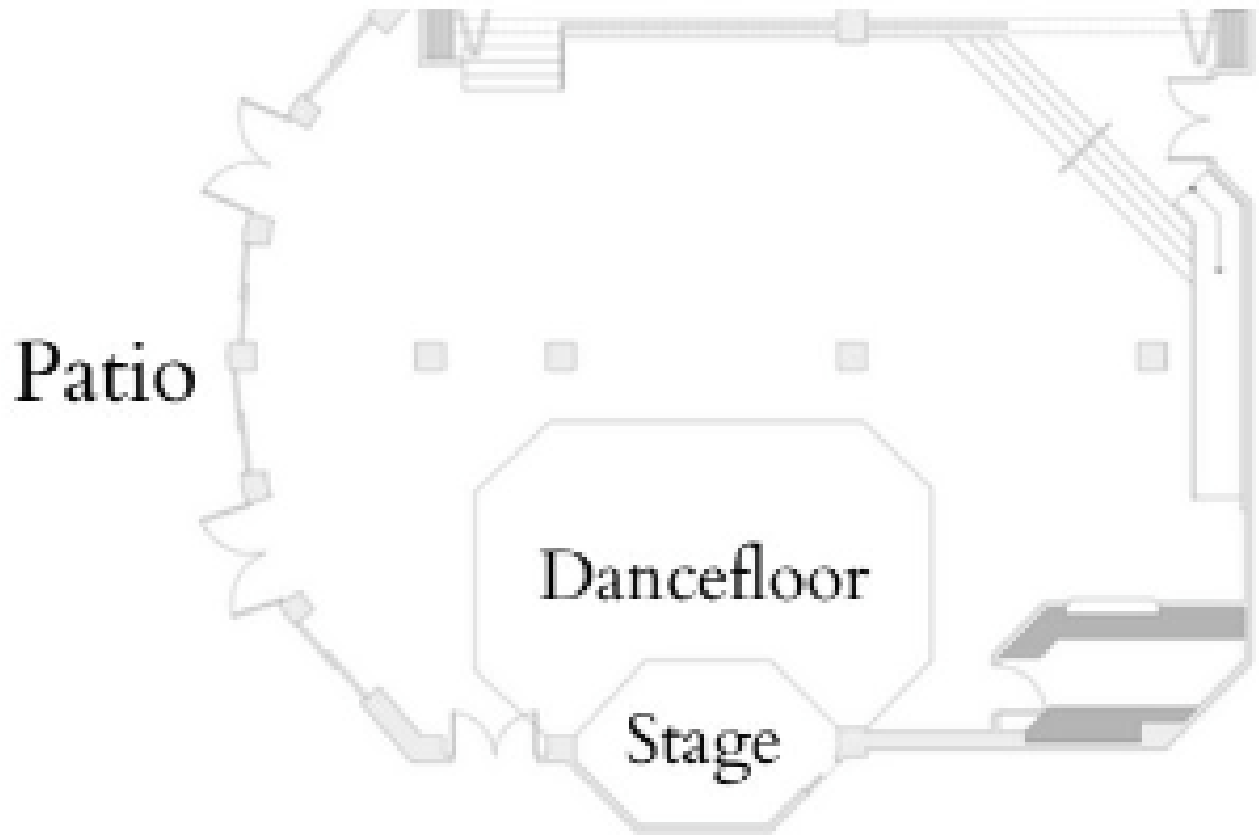

Heidel House

HOTEL & CONFERENCE CENTER

Pleasant Point Ballroom

Lower Level

MEETING ROOM	SQ. FT.	DIMENSIONS	THEATER	U-SHAPE	HOLLOW SQUARE	CLASSROOM	ROUNDS OF 10	ROUNDS OF 8	CRESENT 5 OR 4 PPL
Pleasant Point Ballroom	3477'	43' x 61' x 13'	250	60	64	136	160	128	80 or 64