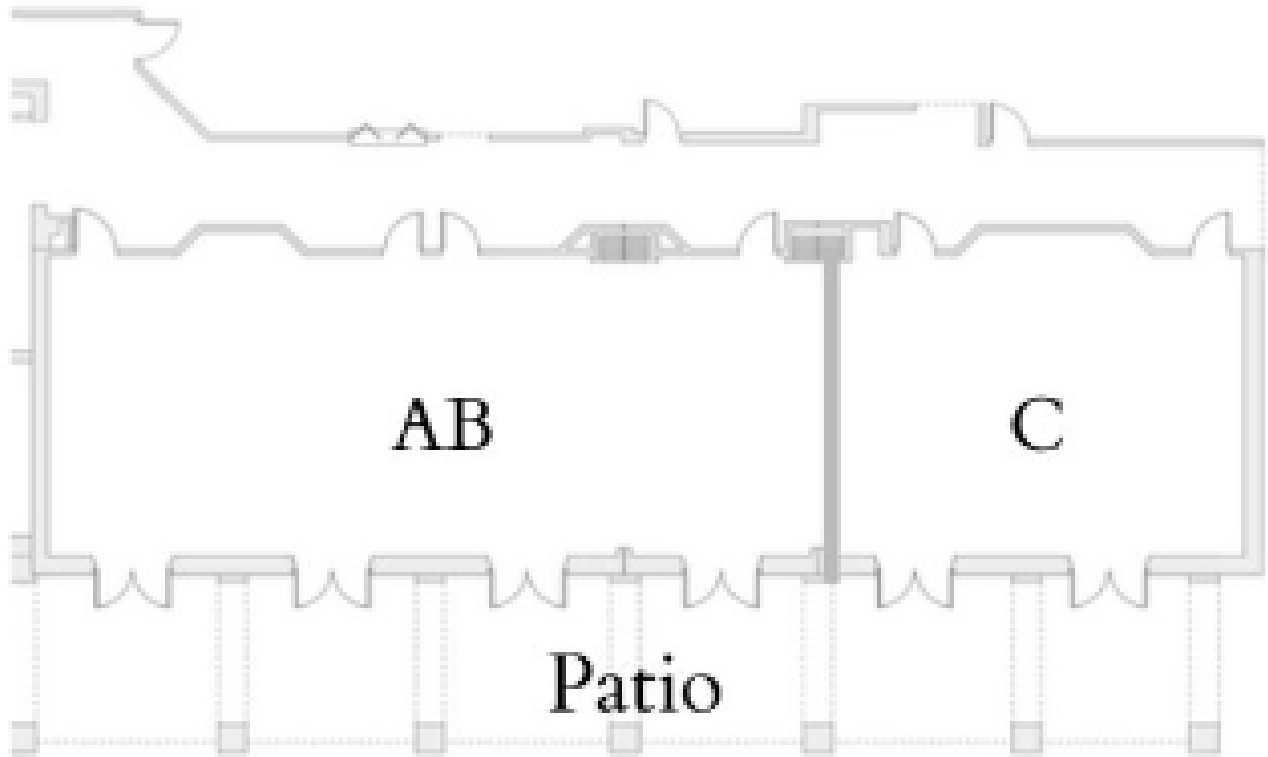

Heidel House

HOTEL & CONFERENCE CENTER

Sandstone Ballroom

Lower Level

MEETING ROOM	SQ. FT.	DIMENSIONS	THEATER	U-SHAPE	HOLLOW SQUARE	CLASSROOM	ROUNDS OF 10	ROUNDS OF 8	CRESENT 5 OR 4 PPL
Sandstone Ballroom	2068'	94' x 22' x 13'	140	72	76	96	120	96	60 or 48
Sandstone AB	1298'	59' x 22' x 13'	84	32	36	48	80	64	40 or 32
Sandstone C	770'	35' x 22' x 13'	50	24	28	32	50	40	25 or 20